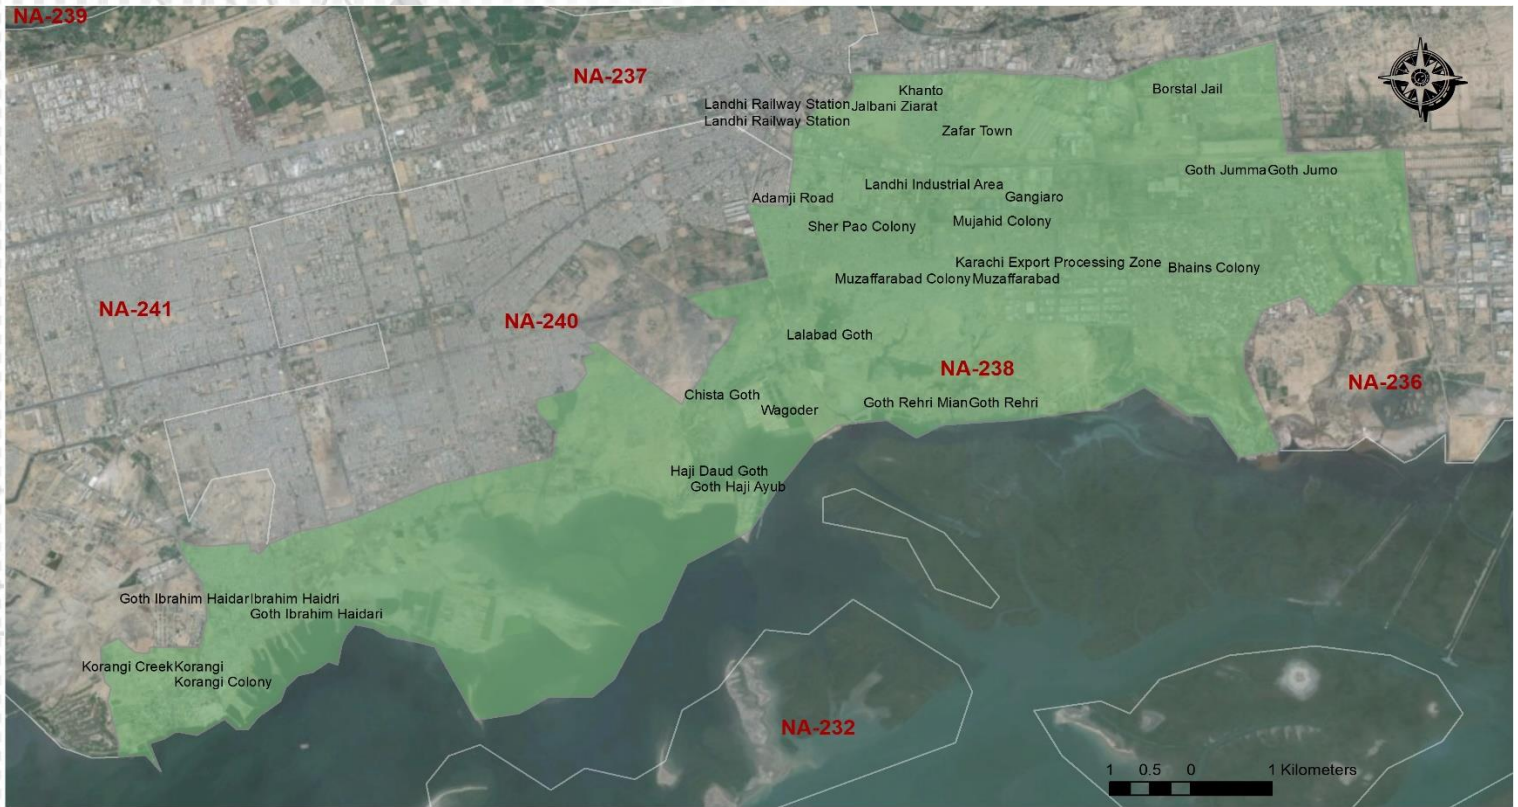

CONSTITUENCY PROFILE

NA-238 MALIR-III

SINDH

**CONSTITUENCY
POPULATION**

662,409

VOTER STATISTICS

Male **141,814**

Female **92,802**

Total **234,616**

35% of the total population are registered as voters

POLLING STATIONS

16 **15** **127** **158**
Male Female Combined Total

Number of polling stations where registered voters exceed 1,200 **109**

POLLING BOOTHS

311 **284** **595**
Male Female Total

AVERAGE VOTER AT POLLING STATION **1,485** AVERAGE VOTER AT POLLING BOOTH **394**

LIST OF CONTESTING CANDIDATES

#	Name	Name of Political Party
1	Aitbar Khan	Independent
2	Ikramullah	Pakistan Muslim Alliance
3	Hafiz Aurangzaib	Pakistan Rah-e-Haq Party
4	Khursheed Ali	Independent
5	Rao Muhammad Zubair	Pak Sarzameen Party
6	Zunaira Rehman	Pakistan Tehreek-e-Insaf
7	Zain Ul Abidin	Pasban
8	Syed Imdad Hussain Shah	Independent
9	Syed Rafiullah	Pakistan Peoples Party Parliamentarians
10	Syed Shah Muhammad Shah	Pakistan Muslim League (Nawaz)
11	Shahi Syed	Awami National Party
12	Inayatullah	Independent
13	Ghulam Farooq	Independent
14	Gul Faraz Khan	Muttahidda Qaumi Movement
15	Muhammad Islam	Muttahidda Majlis-e-Amal Pakistan
16	Muhammad Pervez	Independent
17	Muhammad Rafi	Independent
18	Muhammad Wali Shah	Grand Democratic Alliance
19	Nazir Ahmed	Independent
20	Nawaz Ali Jatt	Pakistan Justice & Democratic Party